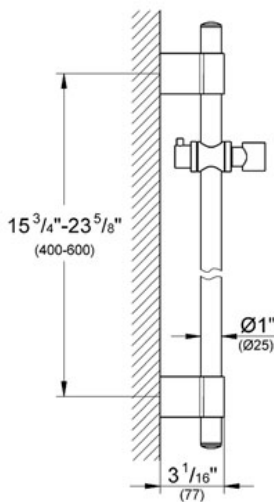

RAINSHOWER®
24" Shower Bar
MODEL # 28797

Pure Freude an Wasser

GROHE America, Inc | 200 North Gary Avenue, Suite G, Roselle, IL 60172
Phone: +1 (800) 444-7643 | Fax: +1 (800) 225-2778 | us-customerservice@grohe.com

Product Description:
24" Shower Bar

Standard Specification:

- GROHE StarLight® finish
- With wall holders
- Glide element and swivel holder
- Adjustable distance between wall mount shower holders (for adapting to existing piping)
- Suitable for the Relaxa handshowers
 - Trio (28 793)
 - Champagne spray (28 794)
 - Massage (28 795)
 - Five (28 796)
- Suitable for the Rainshower handshowers
 - 5 1/8" Classic (28 764)
 - 6 1/4" Classic (28 765)
 - 5 1/8" Cosmopolitan (28 755)
 - 6 1/4" Cosmopolitan (28 756)

Applicable Codes & Standards:

- Energy Policy Act of 1992
- ASME A112.18.1/CSA B125.1

Color:

- 28797 001 chrome
- 28797 BE0 Sterling inf
- 28797 EN1 Brushed Nickel inf