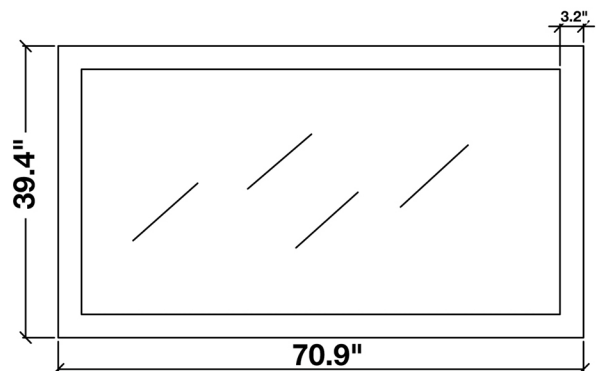

ARIEL

CAMBRIDGE 73" DOUBLE SINK VANITY SET

MODEL: A073D

Cabinet Size	72"W x 21.5"D x 33.5"H
Mirror Size	70.9"W x 39"H
Features	<ul style="list-style-type: none">• Solid Wood Construction• Four Soft-Closing Doors• Six Full-Extension, Dove-Tail Construction, Soft-Closing Drawers• Satin Nickel Finish Hardware• Matching Framed Mirror Included

COLLECTION:

ARIEL CAMBRIDGE

FRONT

BACK VIEW

SIDE VIEW

MIRROR VIEW

ARIEL

CARRARA WHITE MARBLE COUNTERTOP

MODEL: A073D-CT

Dimensions

73"W x 22"D x 1.5"H

Features

- Carrara White Marble Countertop w/ 1.5" Edge and Matching Backsplash
- Countertop Pre-Drilled for 8" Widespread Faucets
- Two Ceramic, Round, UPC Certified Under-Mount Sinks
- Matching Backsplash Included