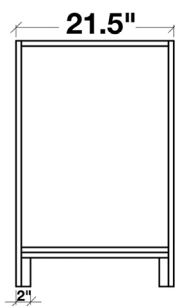

ARIEL

CAMBRIDGE 73" DOUBLE SINK VANITY SET

MODEL: A073D

Cabinet Size	72"W x 21.5"D x 33.5"H
Mirror Size	70.9"W x 39"H
Features	<ul style="list-style-type: none">• Solid Wood Construction• Four Soft-Closing Doors• Six Full-Extension, Dove-Tail Construction, Soft-Closing Drawers• Satin Nickel Finish Hardware• Matching Framed Mirror Included

COLLECTION:

ARIEL CAMBRIDGE

FRONT

BACK VIEW

SIDE VIEW

MIRROR VIEW

ARIEL

CARRARA WHITE MARBLE COUNTERTOP

MODEL: A073D-CT

Dimensions

73"W x 22"D x 1.5"H

Features

- Carrara White Marble Countertop w/ 1.5" Edge and Matching Backsplash
- Countertop Pre-Drilled for 8" Widespread Faucets
- Two Ceramic, Round, UPC Certified Under-Mount Sinks
- Matching Backsplash Included