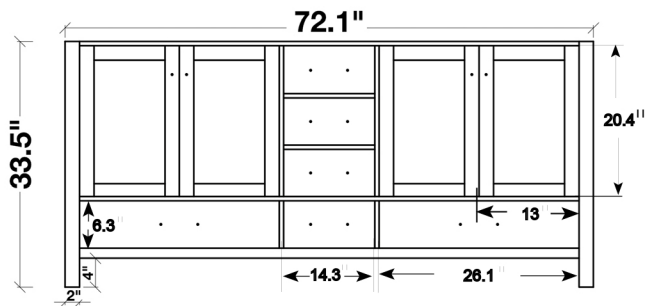

COLLECTION:

ARIEL CAMBRIDGE

FRONT