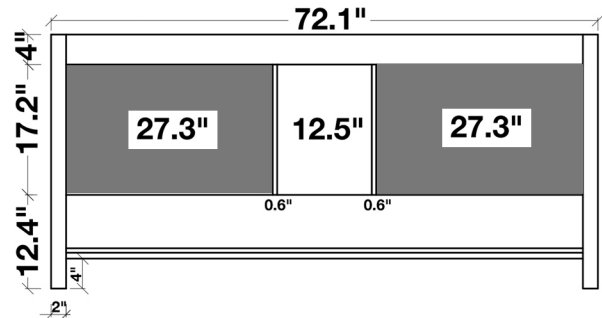

BACK VIEW

SIDE VIEW