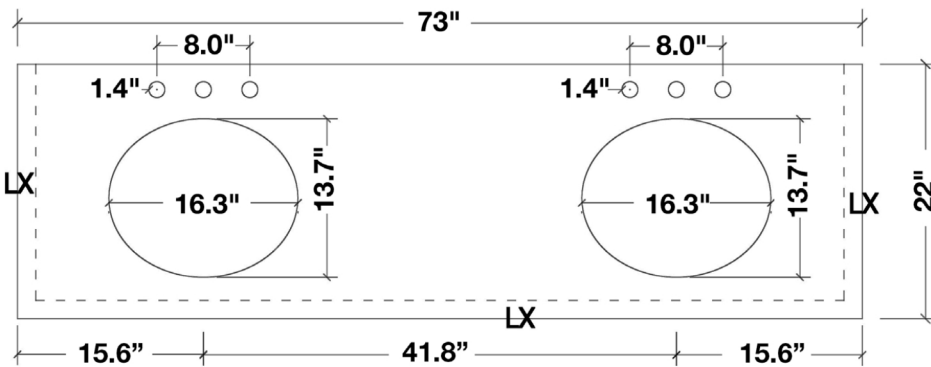

ARIEL

CAMBRIDGE 73" DOUBLE SINK VANITY SET

MODEL: A073D

Cabinet Size	72"W x 21.5"D x 33.5"H
Mirror Size	70.9"W x 39"H
Features	<ul style="list-style-type: none">• Solid Wood Construction• Four Soft-Closing Doors• Six Full-Extension, Dove-Tail Construction, Soft-Closing Drawers• Satin Nickel Finish Hardware• Matching Framed Mirror Included

MODEL: A073D-CT

Dimensions

73"W x 22"D x 1.5"H

Features

- Carrara White Marble Countertop w/ 1.5" Edge and Matching Backsplash
- Countertop Pre-Drilled for 8" Widespread Faucets
- Two Ceramic, Round, UPC Certified Under-Mount Sinks
- Matching Backsplash Included

All stone tops are finished by hand, pre-drilled for 8" widespread faucets, and double-sealed for scratch resistance and long term durability.

BACKSPLASH

TOP VIEW

1.5" EDGE SIDE VIEW