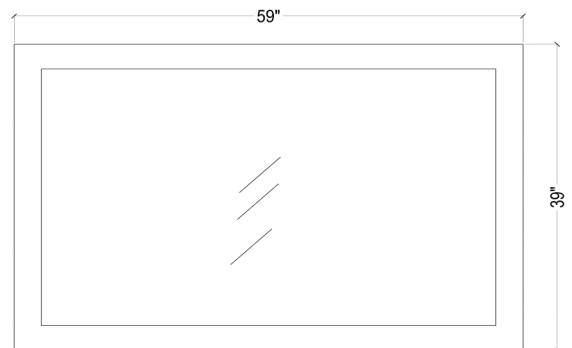

ARIEL

CAMBRIDGE 61" SINGLE SINK VANITY SET

MODEL: A061S

Cabinet Size

60"W x 21.5"D x 33.5"H

Mirror Size

59"W x 39"H

Features

FRONT

BACK VIEW

SIDE VIEW

MIRROR VIEW

ARIEL

CARRARA WHITE MARBLE COUNTERTOP

Dimensions

61"W x 22"D x 1.5"H

Features

- Carrara White Marble Countertop w/ 1.5" Edge and Matching Backsplash
- Countertop Pre-Drilled for 8" Widespread Faucets
- One Ceramic, Round, UPC Certified Under-Mount Sink
- Matching Backsplash Included