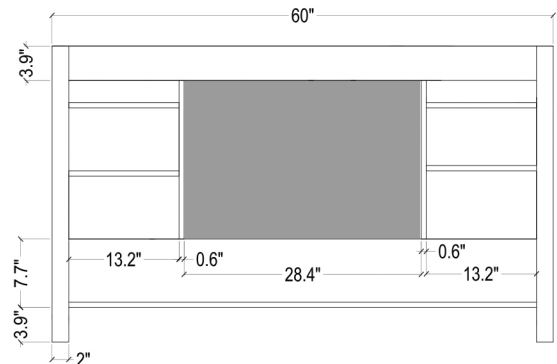

ARIEL

CAMBRIDGE 61" SINGLE SINK VANITY SET

MODEL: A061S

Cabinet Size

60"W x 21.5"D x 33.5"H

Mirror Size

59"W x 39"H

Features

- Solid Wood Construction
- Two Soft-Closing Doors
- Nine Full-Extension, Dove-Tail Construction, Soft-Closing Drawers
- Satin Nickel Finish Hardware
- Matching Framed Mirror Included

COLLECTION:

ARIEL CAMBRIDGE

FRONT

BACK VIEW

SIDE VIEW

MIRROR VIEW

ARIEL

CARRARA WHITE MARBLE COUNTERTOP

Dimensions

61"W x 22"D x 1.5"H

Features

- Carrara White Marble Countertop w/ 1.5" Edge and Matching Backsplash
- Countertop Pre-Drilled for 8" Widespread Faucets
- One Ceramic, Round, UPC Certified Under-Mount Sink
- Matching Backsplash Included