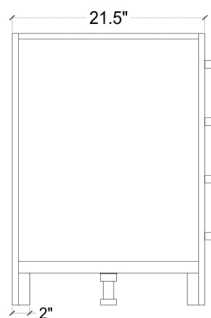

ARIEL

CAMBRIDGE 61" SINGLE SINK VANITY SET

MODEL: A061S

Cabinet Size

60"W x 21.5"D x 33.5"H

Mirror Size

59"W x 39"H

Features

- Solid Wood Construction
- Two Soft-Closing Doors
- Nine Full-Extension, Dove-Tail Construction, Soft-Closing Drawers
- Satin Nickel Finish Hardware
- Matching Framed Mirror Included

COLLECTION:

ARIEL CAMBRIDGE

FRONT

BACK VIEW

SIDE VIEW

MIRROR VIEW

ARIEL

CARRARA WHITE MARBLE COUNTERTOP

Dimensions

61"W x 22"D x 1.5"H

Features

- Carrara White Marble Countertop w/ 1.5" Edge and Matching Backsplash
- Countertop Pre-Drilled for 8" Widespread Faucets
- One Ceramic, Round, UPC Certified Under-Mount Sink
- Matching Backsplash Included