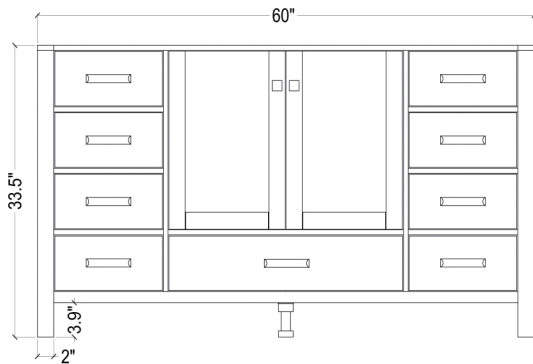

ARIEL

CAMBRIDGE 61" SINGLE SINK VANITY SET

MODEL: A061S

Cabinet Size

60"W x 21.5"D x 33.5"H

Mirror Size

59"W x 39"H

Features

- Solid Wood Construction
- Two Soft-Closing Doors
- Nine Full-Extension, Dove-Tail Construction, Soft-Closing Drawers
- Satin Nickel Finish Hardware
- Matching Framed Mirror Included

COLLECTION:

ARIEL CAMBRIDGE

FRONT

BACK VIEW

SIDE VIEW

MIRROR VIEW

ARIEL

CARRARA WHITE MARBLE COUNTERTOP

Dimensions

61"W x 22"D x 1.5"H

Features

- Carrara White Marble Countertop w/ 1.5" Edge and Matching Backsplash
- Countertop Pre-Drilled for 8" Widespread Faucets
- One Ceramic, Round, UPC Certified Under-Mount Sink
- Matching Backsplash Included