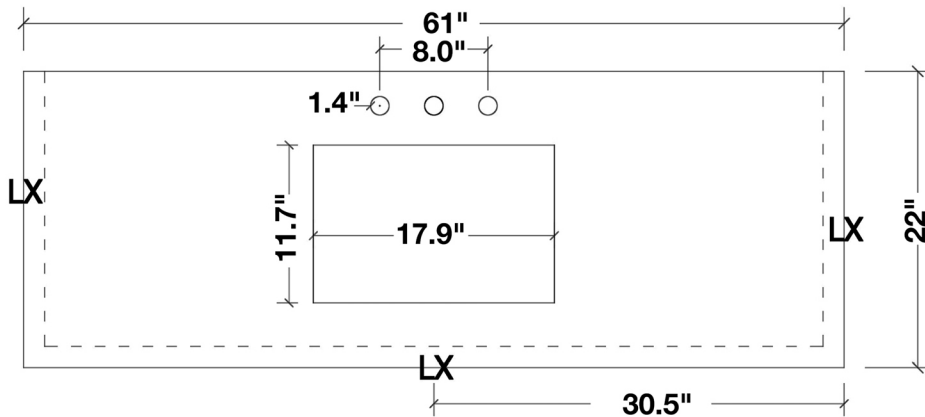

ARIEL

CAMBRIDGE 61" SINGLE SINK VANITY SET

MODEL: A061S

Cabinet Size 60"W x 21.5"D x 33.5"H

Features

- Solid Wood Construction
- Two Soft-Closing Doors
- Nine Full-Extension, Dove-Tail Construction, Soft-Closing Drawers
- Satin Nickel Finish Hardware

61"W x 22"D x 1.5"H

Features

- Carrara White Marble Countertop w/ 1.5" Edge and Matching Backsplash
- Countertop Pre-Drilled for 8" Widespread Faucets
- One Ceramic, Rectangle UPC Certified Under-Mount Sink
- Matching Backsplash Included

All stone tops are finished by hand, pre-drilled for 8" widespread faucets, and double-sealed for scratch resistance and long term durability.

BACKSPLASH

TOP VIEW

1.5" EDGE SIDE VIEW