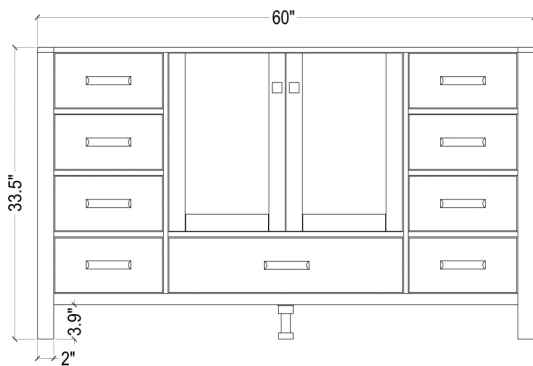

ARIEL

CAMBRIDGE 61" SINGLE SINK VANITY SET

MODEL: A061S

Cabinet Size 60"W x 21.5"D x 33.5"H

Features

- Solid Wood Construction
- Two Soft-Closing Doors
- Nine Full-Extension, Dove-Tail Construction, Soft-Closing Drawers
- Satin Nickel Finish Hardware

COLLECTION:

ARIEL CAMBRIDGE

FRONT

BACK VIEW

SIDE VIEW

ARIEL

CARRARA WHITE MARBLE COUNTERTOP

Dimensions

61"W x 22"D x 1.5"H

Features

- Carrara White Marble Countertop w/ 1.5" Edge and Matching Backsplash
- Countertop Pre-Drilled for 8" Widespread Faucets
- One Ceramic, Rectangle UPC Certified Under-Mount Sink
- Matching Backsplash Included