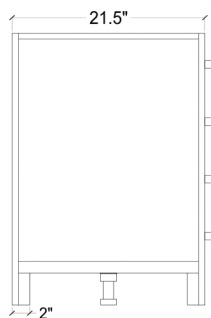

ARIEL

CAMBRIDGE 61" SINGLE SINK VANITY SET

MODEL: A061S

Cabinet Size 60"W x 21.5"D x 33.5"H

Features

- Solid Wood Construction
- Two Soft-Closing Doors
- Nine Full-Extension, Dove-Tail Construction, Soft-Closing Drawers
- Satin Nickel Finish Hardware

COLLECTION:

ARIEL CAMBRIDGE

FRONT

BACK VIEW

SIDE VIEW

ARIEL

CARRARA WHITE MARBLE COUNTERTOP

Dimensions

61"W x 22"D x 1.5"H

Features

- Carrara White Marble Countertop w/ 1.5" Edge and Matching Backsplash
- Countertop Pre-Drilled for 8" Widespread Faucets
- One Ceramic, Rectangle UPC Certified Under-Mount Sink
- Matching Backsplash Included