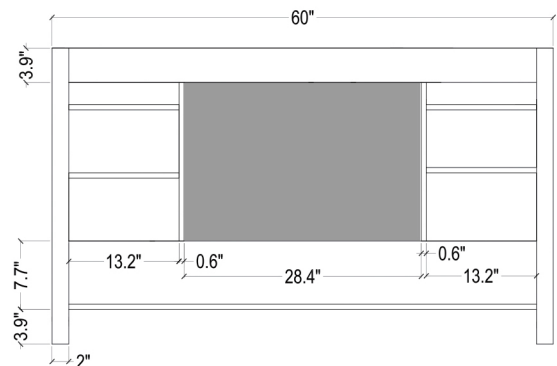

ARIEL

CAMBRIDGE 61" SINGLE SINK VANITY SET

MODEL: A061S

Cabinet Size 60"W x 21.5"D x 33.5"H

Features

- Solid Wood Construction
- Two Soft-Closing Doors
- Nine Full-Extension, Dove-Tail Construction, Soft-Closing Drawers
- Satin Nickel Finish Hardware

COLLECTION:

ARIEL CAMBRIDGE

FRONT

BACK VIEW

SIDE VIEW

ARIEL

CARRARA WHITE MARBLE COUNTERTOP

Dimensions

61"W x 22"D x 1.5"H

Features

- Carrara White Marble Countertop w/ 1.5" Edge and Matching Backsplash
- Countertop Pre-Drilled for 8" Widespread Faucets
- One Ceramic, Rectangle UPC Certified Under-Mount Sink
- Matching Backsplash Included