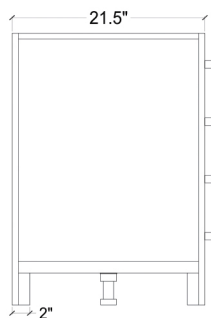

ARIEL

CAMBRIDGE 61" SINGLE SINK VANITY SET

MODEL: A061S

Cabinet Size 60"W x 21.5"D x 33.5"H

Features

- Solid Wood Construction
- Two Soft-Closing Doors
- Nine Full-Extension, Dove-Tail Construction, Soft-Closing Drawers
- Satin Nickel Finish Hardware

COLLECTION:

ARIEL CAMBRIDGE

FRONT

BACK VIEW

SIDE VIEW

ARIEL

CARRARA WHITE MARBLE COUNTERTOP

Dimensions

61"W x 22"D x 1.5"H

Features

- Carrara White Marble Countertop w/ 1.5" Edge and Matching Backsplash
- Countertop Pre-Drilled for 8" Widespread Faucets
- One Ceramic, Round, UPC Certified Under-Mount Sink
- Matching Backsplash Included