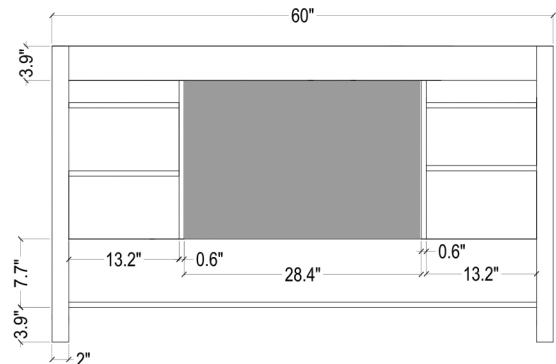

ARIEL

CAMBRIDGE 61" SINGLE SINK VANITY SET

MODEL: A061S

Cabinet Size 60"W x 21.5"D x 33.5"H

Features

- Solid Wood Construction
- Two Soft-Closing Doors
- Nine Full-Extension, Dove-Tail Construction, Soft-Closing Drawers
- Satin Nickel Finish Hardware

COLLECTION:

ARIEL CAMBRIDGE

FRONT

BACK VIEW

SIDE VIEW

ARIEL

CARRARA WHITE MARBLE COUNTERTOP

Dimensions

61"W x 22"D x 1.5"H

Features

- Carrara White Marble Countertop w/ 1.5" Edge and Matching Backsplash
- Countertop Pre-Drilled for 8" Widespread Faucets
- One Ceramic, Round, UPC Certified Under-Mount Sink
- Matching Backsplash Included