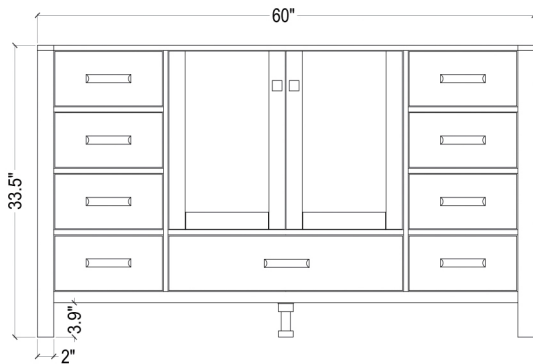

ARIEL

CAMBRIDGE 61" SINGLE SINK VANITY SET

MODEL: A061S

Cabinet Size 60"W x 21.5"D x 33.5"H

Features

- Solid Wood Construction
- Two Soft-Closing Doors
- Nine Full-Extension, Dove-Tail Construction, Soft-Closing Drawers
- Satin Nickel Finish Hardware

COLLECTION:

ARIEL CAMBRIDGE

FRONT

BACK VIEW

SIDE VIEW

ARIEL

CARRARA WHITE MARBLE COUNTERTOP

Dimensions

61"W x 22"D x 1.5"H

Features

- Carrara White Marble Countertop w/ 1.5" Edge and Matching Backsplash
- Countertop Pre-Drilled for 8" Widespread Faucets
- One Ceramic, Round, UPC Certified Under-Mount Sink
- Matching Backsplash Included