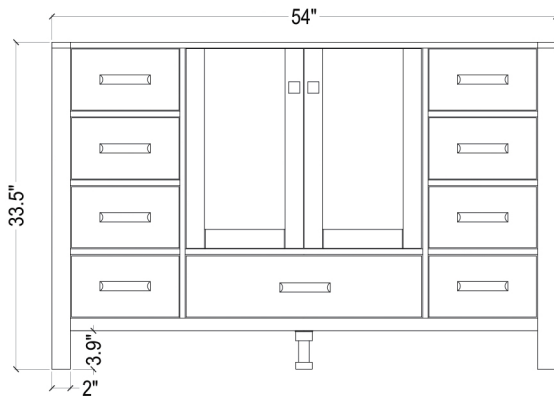

ARIEL

CAMBRIDGE 55" SINGLE SINK VANITY SET

MODEL: A055S

Cabinet Size

54"W x 21.5"D x 33.5"H

Mirror Size

54"W x 35"H

Features

- Solid Wood Construction
- Two Soft-Closing Doors
- Nine Full-Extension, Dove-Tail Construction, Soft-Closing Drawers
- Satin Nickel Finish Hardware
- Matching Framed Mirror Included

COLLECTION:

ARIEL CAMBRIDGE

FRONT

BACK VIEW

SIDE VIEW

MIRROR VIEW

ARIEL

CARRARA WHITE MARBLE COUNTERTOP

Dimensions

55 "W x 22"D x 1.5"H

Features

- Carrara White Marble Countertop w/ 1.5" Edge and Matching Backsplash
- Countertop Pre-Drilled for 8" Widespread Faucets
- One Ceramic, Round, UPC Certified Under-Mount Sink
- Matching Backsplash Included