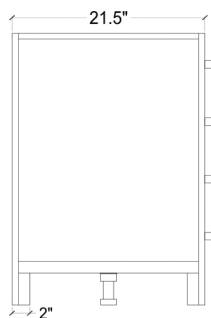

ARIEL

CAMBRIDGE 55" SINGLE SINK VANITY SET

MODEL: A055S

Cabinet Size

54"W x 21.5"D x 33.5"H

Mirror Size

54"W x 35"H

Features

- Solid Wood Construction
- Two Soft-Closing Doors
- Nine Full-Extension, Dove-Tail Construction, Soft-Closing Drawers
- Satin Nickel Finish Hardware
- Matching Framed Mirror Included

COLLECTION:

ARIEL CAMBRIDGE

FRONT

BACK VIEW

SIDE VIEW

MIRROR VIEW

ARIEL

CARRARA WHITE MARBLE COUNTERTOP

Dimensions

55 "W x 22"D x 1.5"H

Features

- Carrara White Marble Countertop w/ 1.5" Edge and Matching Backsplash
- Countertop Pre-Drilled for 8" Widespread Faucets
- One Ceramic, Round, UPC Certified Under-Mount Sink
- Matching Backsplash Included