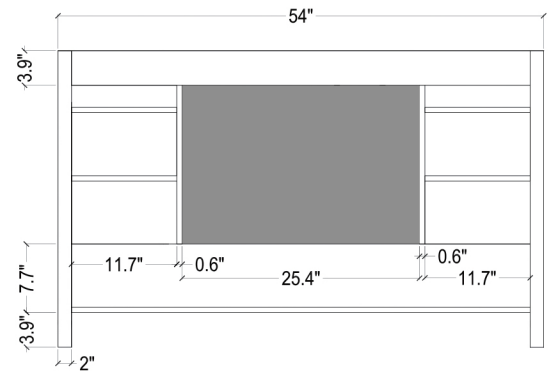

ARIEL

CAMBRIDGE 55" SINGLE SINK VANITY SET

MODEL: A055S

Cabinet Size

54"W x 21.5"D x 33.5"H

Mirror Size

54"W x 35"H

Features

- Solid Wood Construction
- Two Soft-Closing Doors
- Nine Full-Extension, Dove-Tail Construction, Soft-Closing Drawers
- Satin Nickel Finish Hardware
- Matching Framed Mirror Included

COLLECTION:

ARIEL CAMBRIDGE

FRONT

BACK VIEW

SIDE VIEW

MIRROR VIEW

ARIEL

CARRARA WHITE MARBLE COUNTERTOP

Dimensions

55 "W x 22"D x 1.5"H

Features

- Carrara White Marble Countertop w/ 1.5" Edge and Matching Backsplash
- Countertop Pre-Drilled for 8" Widespread Faucets
- One Ceramic, Round, UPC Certified Under-Mount Sink
- Matching Backsplash Included