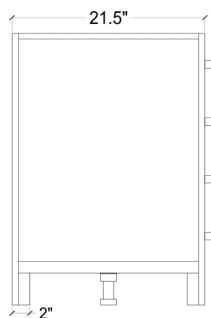

ARIEL

CAMBRIDGE 55" SINGLE SINK VANITY SET

MODEL: A055S

Cabinet Size 54"W x 21.5"D x 33.5"H

Features

- Solid Wood Construction
- Two Soft-Closing Doors
- Nine Full-Extension, Dove-Tail Construction, Soft-Closing Drawers
- Satin Nickel Finish Hardware

COLLECTION:

ARIEL CAMBRIDGE

FRONT

BACK VIEW

SIDE VIEW