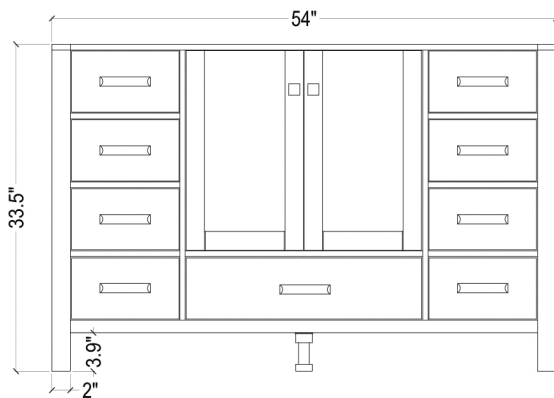

ARIEL

CAMBRIDGE 55" SINGLE SINK VANITY SET

MODEL: A055S

Cabinet Size 54"W x 21.5"D x 33.5"H

Features

- Solid Wood Construction
- Two Soft-Closing Doors
- Nine Full-Extension, Dove-Tail Construction, Soft-Closing Drawers
- Satin Nickel Finish Hardware

COLLECTION:

ARIEL CAMBRIDGE

FRONT

BACK VIEW

SIDE VIEW