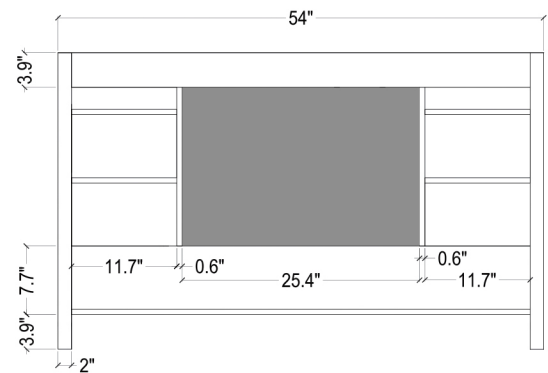

ARIEL

CAMBRIDGE 55" SINGLE SINK VANITY SET

MODEL: A055S

Cabinet Size 54"W x 21.5"D x 33.5"H

Features

- Solid Wood Construction
- Two Soft-Closing Doors
- Nine Full-Extension, Dove-Tail Construction, Soft-Closing Drawers
- Satin Nickel Finish Hardware

COLLECTION:

ARIEL CAMBRIDGE

FRONT

BACK VIEW

SIDE VIEW