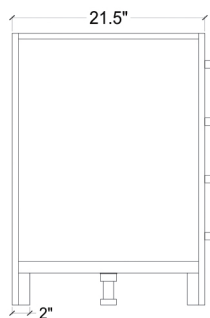

ARIEL

CAMBRIDGE 49" SINGLE SINK VANITY SET

MODEL: A049S

Cabinet Size

48"W x 21.5"D x 33.5"H

Mirror Size

48"W x 35"H

Features

- Solid Wood Construction
- Two Soft-Closing Doors
- Nine Full-Extension, Dove-Tail Construction, Soft-Closing Drawers
- Satin Nickel Finish Hardware
- Matching Framed Mirror Included

COLLECTION:

ARIEL CAMBRIDGE

FRONT

BACK VIEW

SIDE VIEW

MIRROR VIEW

ARIEL

CARRARA WHITE MARBLE COUNTERTOP

Dimensions

49" W x 22"D x 1.5"H

Features

- Carrara White Marble Countertop w/ 1.5" Edge and Matching Backsplash
- Countertop Pre-Drilled for 8" Widespread Faucets
- One Ceramic, Round, UPC Certified Under-Mount Sink
- Matching Backsplash Included