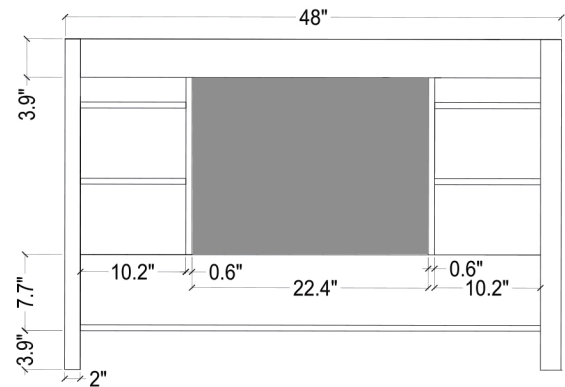

ARIEL

CAMBRIDGE 49" SINGLE SINK VANITY SET

MODEL: A049S

Cabinet Size

48"W x 21.5"D x 33.5"H

Mirror Size

48"W x 35"H

Features

- Solid Wood Construction
- Two Soft-Closing Doors
- Nine Full-Extension, Dove-Tail Construction, Soft-Closing Drawers
- Satin Nickel Finish Hardware
- Matching Framed Mirror Included

COLLECTION:

ARIEL CAMBRIDGE

FRONT

BACK VIEW

SIDE VIEW

MIRROR VIEW

ARIEL

CARRARA WHITE MARBLE COUNTERTOP

Dimensions

49" W x 22"D x 1.5"H

Features

- Carrara White Marble Countertop w/ 1.5" Edge and Matching Backsplash
- Countertop Pre-Drilled for 8" Widespread Faucets
- One Ceramic, Round, UPC Certified Under-Mount Sink
- Matching Backsplash Included