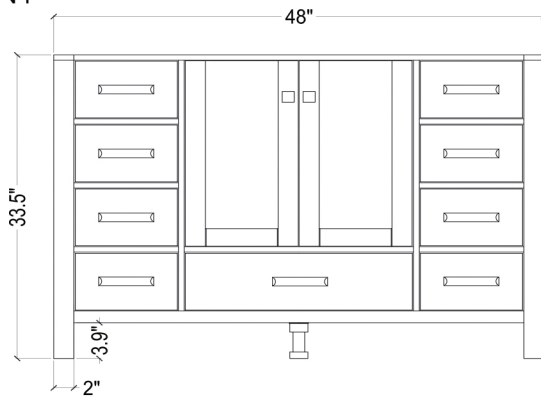

ARIEL

CAMBRIDGE 49" SINGLE SINK VANITY SET

MODEL: A049S

Cabinet Size

48"W x 21.5"D x 33.5"H

Mirror Size

48"W x 35"H

Features

- Solid Wood Construction
- Two Soft-Closing Doors
- Nine Full-Extension, Dove-Tail Construction, Soft-Closing Drawers
- Satin Nickel Finish Hardware
- Matching Framed Mirror Included

COLLECTION:

ARIEL CAMBRIDGE

FRONT

BACK VIEW

SIDE VIEW

MIRROR VIEW

ARIEL

CARRARA WHITE MARBLE COUNTERTOP

Dimensions

49" W x 22"D x 1.5"H