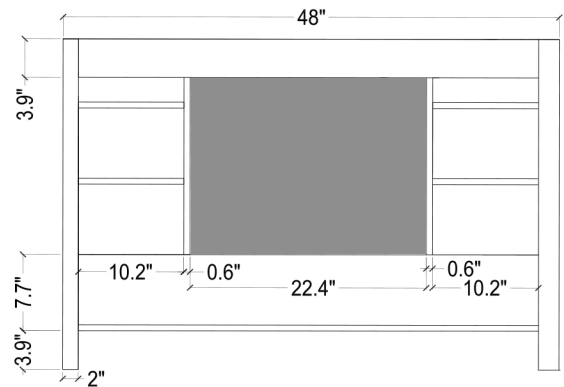

ARIEL

CAMBRIDGE 49" SINGLE SINK VANITY SET

MODEL: A049S

Cabinet Size 48"W x 21.5"D x 33.5"H

Features

- Solid Wood Construction
- Two Soft-Closing Doors
- Nine Full-Extension, Dove-Tail Construction, Soft-Closing Drawers
- Satin Nickel Finish Hardware

COLLECTION:

ARIEL CAMBRIDGE

FRONT

BACK VIEW

SIDE VIEW