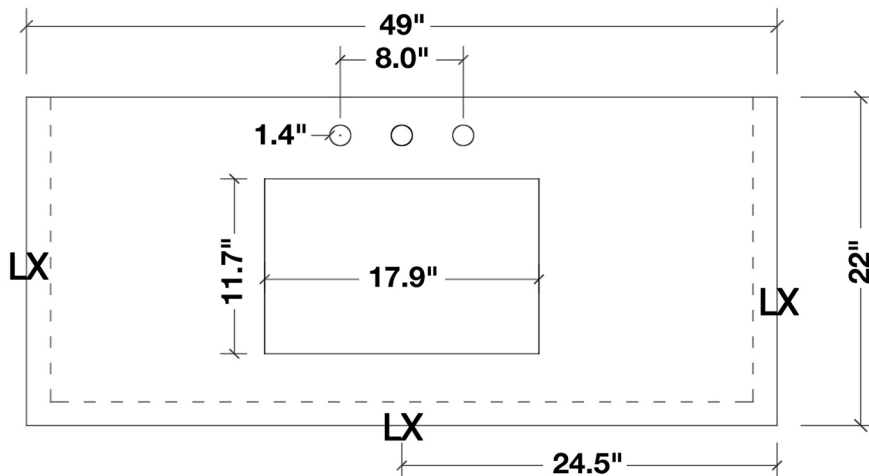

### Dimensions

49" W x 22"D x 1.5"H

### Features

- Carrara White Marble Countertop w/ 1.5" Edge and Matching Backsplash
- Countertop Pre-Drilled for 8" Widespread Faucets
- One Ceramic, Rectangle UPC Certified Under-Mount Sink
- Matching Backsplash Included

### 1.5" EDGE SIDE VIEW