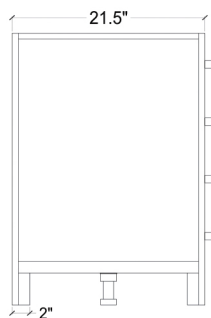

ARIEL

CAMBRIDGE 49" SINGLE SINK VANITY SET

MODEL: A049S

Cabinet Size 48"W x 21.5"D x 33.5"H

Features

- Solid Wood Construction
- Two Soft-Closing Doors
- Nine Full-Extension, Dove-Tail Construction, Soft-Closing Drawers
- Satin Nickel Finish Hardware

COLLECTION:

ARIEL CAMBRIDGE

FRONT

BACK VIEW

SIDE VIEW