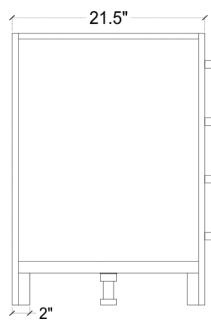

ARIEL

CAMBRIDGE 49" SINGLE SINK VANITY SET

MODEL: A049S

Cabinet Size 48"W x 21.5"D x 33.5"H

Features

- Solid Wood Construction
- Two Soft-Closing Doors
- Nine Full-Extension, Dove-Tail Construction, Soft-Closing Drawers
- Satin Nickel Finish Hardware

COLLECTION:

ARIEL CAMBRIDGE

FRONT

BACK VIEW

SIDE VIEW

ARIEL

CARRARA WHITE MARBLE COUNTERTOP

Dimensions

49" W x 22"D x 1.5"H

Features

- Carrara White Marble Countertop w/ 1.5" Edge and Matching Backsplash
- Countertop Pre-Drilled for 8" Widespread Faucets
- One Ceramic, Round, UPC Certified Under-Mount Sink
- Matching Backsplash Included