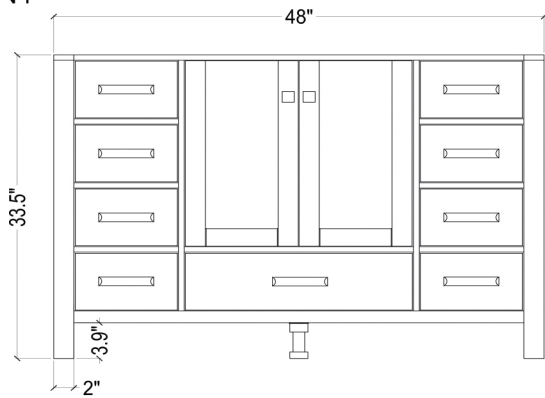

ARIEL

CAMBRIDGE 49" SINGLE SINK VANITY SET

MODEL: A049S

Cabinet Size 48"W x 21.5"D x 33.5"H

Features

- Solid Wood Construction
- Two Soft-Closing Doors
- Nine Full-Extension, Dove-Tail Construction, Soft-Closing Drawers
- Satin Nickel Finish Hardware

COLLECTION:

ARIEL CAMBRIDGE

FRONT

BACK VIEW

SIDE VIEW

ARIEL

CARRARA WHITE MARBLE COUNTERTOP

Dimensions

49" W x 22"D x 1.5"H

Features

- Carrara White Marble Countertop w/ 1.5" Edge and Matching Backsplash
- Countertop Pre-Drilled for 8" Widespread Faucets
- One Ceramic, Round, UPC Certified Under-Mount Sink
- Matching Backsplash Included