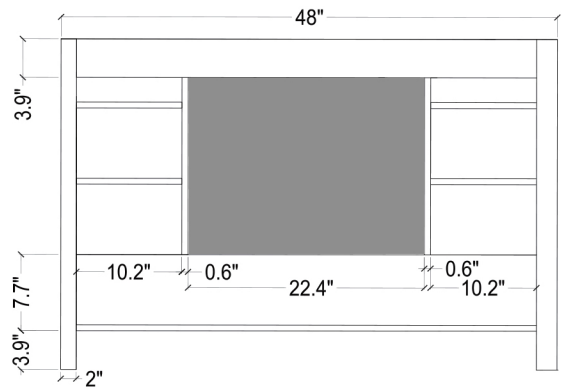

ARIEL

CAMBRIDGE 49" SINGLE SINK VANITY SET

MODEL: A049S

Cabinet Size 48"W x 21.5"D x 33.5"H

Features

- Solid Wood Construction
- Two Soft-Closing Doors
- Nine Full-Extension, Dove-Tail Construction, Soft-Closing Drawers
- Satin Nickel Finish Hardware

COLLECTION:

ARIEL CAMBRIDGE

FRONT

BACK VIEW

SIDE VIEW

ARIEL

CARRARA WHITE MARBLE COUNTERTOP

Dimensions

49" W x 22"D x 1.5"H

Features

- Carrara White Marble Countertop w/ 1.5" Edge and Matching Backsplash
- Countertop Pre-Drilled for 8" Widespread Faucets
- One Ceramic, Round, UPC Certified Under-Mount Sink
- Matching Backsplash Included