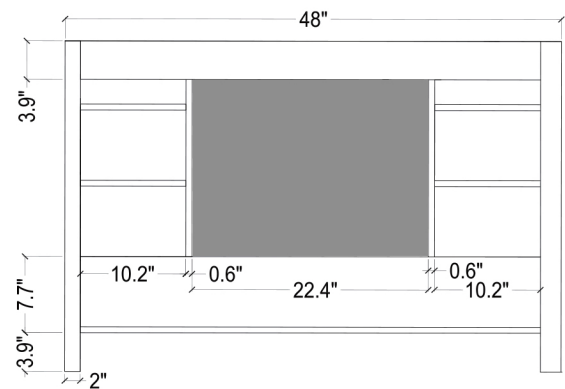

ARIEL

CAMBRIDGE 49" SINGLE SINK VANITY SET

MODEL: A049S

Cabinet Size

48"W x 21.5"D x 33.5"H

Mirror Size

48"W x 35"H

Features

- Solid Wood Construction
- Two Soft-Closing Doors
- Nine Full-Extension, Dove-Tail Construction, Soft-Closing Drawers
- Satin Nickel Finish Hardware
- Matching Framed Mirror Included

COLLECTION:

ARIEL CAMBRIDGE

FRONT

BACK VIEW

SIDE VIEW

MIRROR VIEW

ARIEL

CARRARA WHITE MARBLE COUNTERTOP

Dimensions

49" W x 22"D x 1.5"H

Features

- Carrara White Marble Countertop w/ 1.5" Edge and Matching Backsplash
- Countertop Pre-Drilled for 8" Widespread Faucets
- One Ceramic, Rectangle UPC Certified Under-Mount Sink
- Matching Backsplash Included