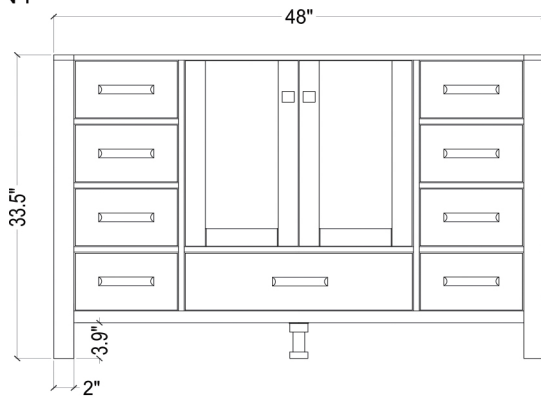

ARIEL

CAMBRIDGE 49" SINGLE SINK VANITY SET

MODEL: A049S

Cabinet Size

48"W x 21.5"D x 33.5"H

Mirror Size

48"W x 35"H

Features

- Solid Wood Construction
- Two Soft-Closing Doors
- Nine Full-Extension, Dove-Tail Construction, Soft-Closing Drawers
- Satin Nickel Finish Hardware
- Matching Framed Mirror Included

COLLECTION:

ARIEL CAMBRIDGE

FRONT

BACK VIEW

SIDE VIEW

MIRROR VIEW

ARIEL

CARRARA WHITE MARBLE COUNTERTOP

Dimensions

49" W x 22"D x 1.5"H

Features

- Carrara White Marble Countertop w/ 1.5" Edge and Matching Backsplash
- Countertop Pre-Drilled for 8" Widespread Faucets
- One Ceramic, Rectangle UPC Certified Under-Mount Sink
- Matching Backsplash Included