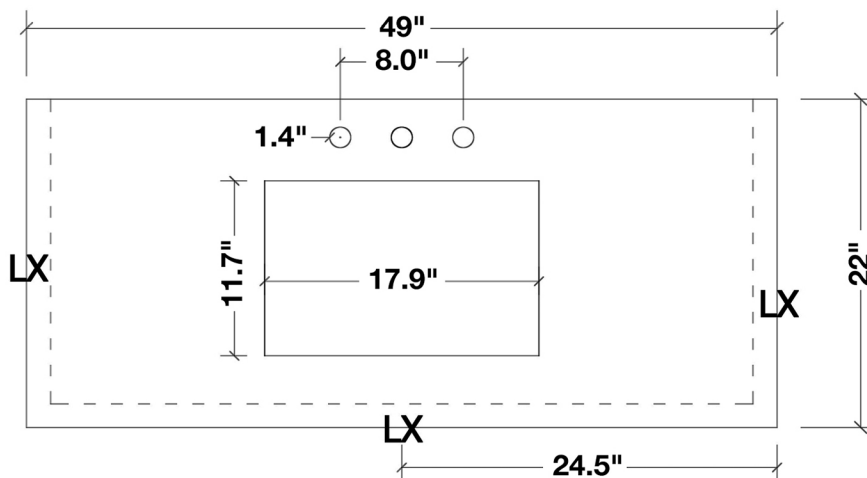

ARIEL

CAMBRIDGE 49" SINGLE SINK VANITY SET

MODEL: A049S

Cabinet Size

48"W x 21.5"D x 33.5"H

Mirror Size

48"W x 35"H

Features

FRONT

BACK VIEW

SIDE VIEW

MIRROR VIEW

ARIEL

CARRARA WHITE MARBLE COUNTERTOP

Dimensions

49" W x 22"D x 1.5"H

Features

- Carrara White Marble Countertop w/ 1.5" Edge and Matching Backsplash
- Countertop Pre-Drilled for 8" Widespread Faucets
- One Ceramic, Rectangle UPC Certified Under-Mount Sink
- Matching Backsplash Included

All stone tops are finished by hand, pre-drilled for 8" widespread faucets, and double-sealed for scratch resistance and long term durability.

BACKSPLASH

TOP VIEW

1.5" EDGE SIDE VIEW