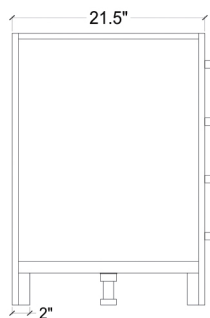

ARIEL

CAMBRIDGE 49" SINGLE SINK VANITY SET

MODEL: A049S

Cabinet Size

48"W x 21.5"D x 33.5"H

Mirror Size

48"W x 35"H

Features

- Solid Wood Construction
- Two Soft-Closing Doors
- Nine Full-Extension, Dove-Tail Construction, Soft-Closing Drawers
- Satin Nickel Finish Hardware
- Matching Framed Mirror Included

COLLECTION:

ARIEL CAMBRIDGE

FRONT

BACK VIEW

SIDE VIEW

MIRROR VIEW

ARIEL

CARRARA WHITE MARBLE COUNTERTOP

Dimensions

49" W x 22"D x 1.5"H

Features

- Carrara White Marble Countertop w/ 1.5" Edge and Matching Backsplash
- Countertop Pre-Drilled for 8" Widespread Faucets
- One Ceramic, Rectangle UPC Certified Under-Mount Sink
- Matching Backsplash Included