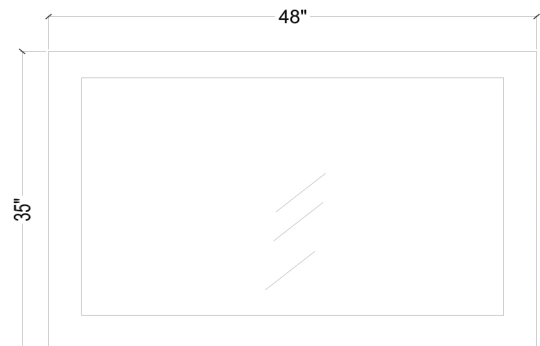

ARIEL

CAMBRIDGE 49" SINGLE SINK VANITY SET

MODEL: A049S

Cabinet Size

48"W x 21.5"D x 33.5"H

Mirror Size

48"W x 35"H

Features

FRONT

BACK VIEW

SIDE VIEW

MIRROR VIEW

ARIEL

CARRARA WHITE MARBLE COUNTERTOP

Dimensions

49" W x 22"D x 1.5"H

Features

- Carrara White Marble Countertop w/ 1.5" Edge and Matching Backsplash
- Countertop Pre-Drilled for 8" Widespread Faucets
- One Ceramic, Rectangle UPC Certified Under-Mount Sink
- Matching Backsplash Included