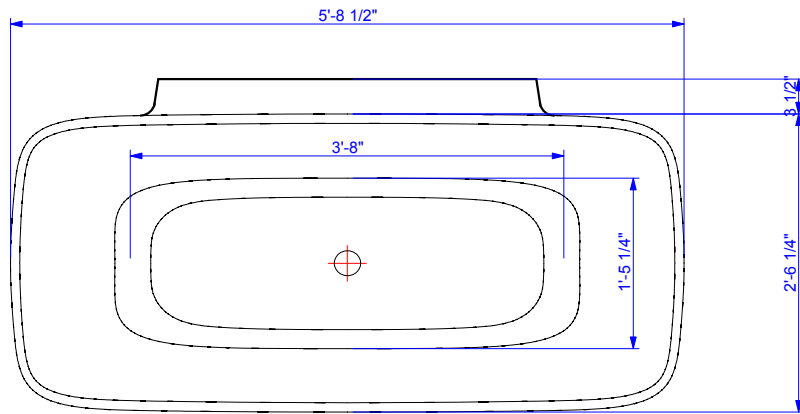

Available options:

Arabella™ by Aquatica (Wall)

Arabella™ by Aquatica (Wall)

Arabella™ by Aquatica (Corner)

Arabella™ by Aquatica (Freestanding)

DRAWN YURIY TYMOCHKO		2014-05-23		<b>aquatica</b> PLUMBING	
CHECKED					
QA				TITLE	
APPROVED				<b>Arabella™ Wall by Aquatica</b>	
		SIZE <b>C</b>		DWG NO	
		SCALE		REV	
				SHEET 1 OF 1	