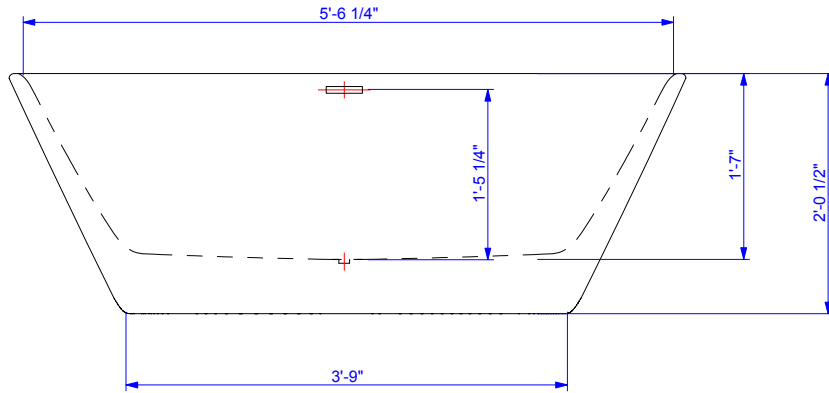

Available options:

Arabella™ by Aquatica (Wall)

Arabella™ by Aquatica (Wall)

Arabella™ by Aquatica (Corner)

Arabella™ by Aquatica (Freestanding)

DRAWN YURIY TYMOCHKO		2014-05-23		<b>aquatica</b> PLUMBING	
CHECKED					
QA				TITLE	
APPROVED				<b>Arabella™ Wall by Aquatica</b>	
		SIZE <b>C</b>		DWG NO	
		SCALE		REV	
				SHEET 1 OF 1	