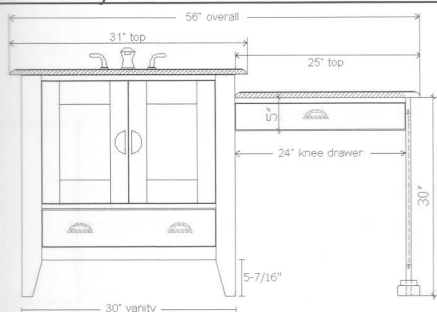

COLLAGE

30" Vanity with 24" Knee Drawer configuration

overall width: 56"

- 30" Vanity 157-V30
- Vanity Top T-15730 (BA, GG, GO or WC)
- 24" Knee Drawer 157-KD24
- 25" Knee Drawer Top T-2522KDR (or L) (BA, GG, GO or WC)
- Knee Drawer Side Panel 157-KDP30R (or L)

height from floor to bottom of vanity = 5-7/16"

72" Width configuration with dropped 24" Knee Drawer

overall width: 73"

- 2 @ 24" Vanity 2 @ 157-V24
- 2 @ Vanity Top 2 @ T-15724 (BA, GG, GO or WC)
- 24" Knee Drawer 157-KD24
- Knee Drawer Top T-2422KD (BA, GG, GO or WC)

bowl opening center to center: 36"

height from floor to bottom of vanity = 5-7/16"

72" Width configuration with 12" Drawer Bridge

overall width: 73"

- 2 @ 30" Vanity 2 @ 157-V30
- 12" Drawer Bridge 157-DB12
- Vanity Top T-15772DBA (Black Absolute only)

bowl opening center to center: 42"

height from floor to bottom of vanity = 5-7/16"