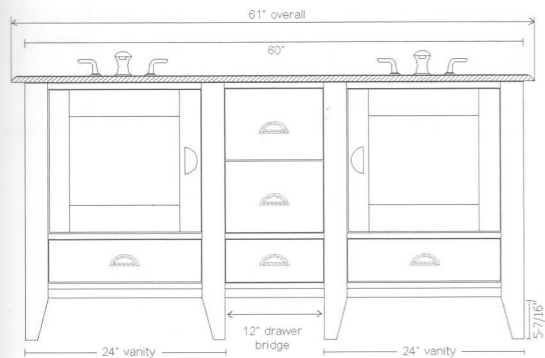

60" Width configuration with 12" Drawer Bridge

overall width: 61"

- 2 @ 24" Vanity 2 @ 157-V24
- 12" Drawer Bridge 157-DB12
- Vanity Top T-15760DBA (Black Absolute only)

bowl opening center to center: 36"

height from floor to bottom of vanity = 5-7/16"