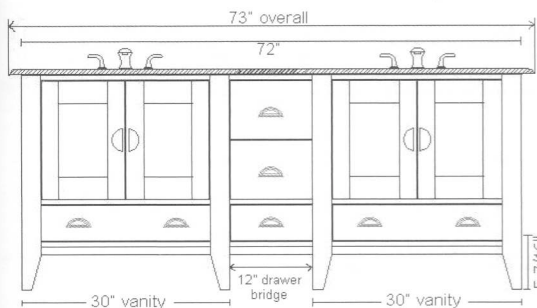

COLLAGE

30" Vanity with 24" Knee Drawer configuration

overall width: 56"

- 30" Vanity 157-V30
- Vanity Top T-15730 (BA, GG, GO or WC)
- 24" Knee Drawer 157-KD24
- 25" Knee Drawer Top T-2522KDR (or L) (BA, GG, GO or WC)
- Knee Drawer Side Panel 157-KDP30R (or L)

height from floor to bottom of vanity = 5-7/16"

60" Width configuration with 12" Drawer Bridge

overall width: 61"

- 2 @ 24" Vanity 2 @ 157-V24
- 12" Drawer Bridge 157-DB12
- Vanity Top T-15760DBA (Black Absolute only)

bowl opening center to center: 36"

height from floor to bottom of vanity = 5-7/16"

72" Width configuration with 12" Drawer Bridge

overall width: 73"

- 2 @ 30" Vanity 2 @ 157-V30
- 12" Drawer Bridge 157-DB12
- Vanity Top T-15772DBA (Black Absolute only)

bowl opening center to center: 42"

height from floor to bottom of vanity = 5-7/16"