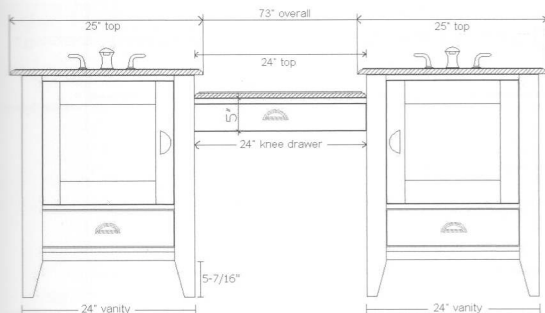

COLLAGE

30" Vanity with 24" Knee Drawer configuration

overall width: 56"

- 30" Vanity 157-V30
- Vanity Top T-15730 (BA, GG, GO or WC)
- 24" Knee Drawer 157-KD24
- 25" Knee Drawer Top T-2522KDR (or L) (BA, GG, GO or WC)
- Knee Drawer Side Panel 157-KDP30R (or L)

height from floor to bottom of vanity = 5-7/16"

72" Width configuration with dropped 24" Knee Drawer

overall width: 73"

- 2 @ 24" Vanity 2 @ 157-V24
- 2 @ Vanity Top 2 @ T-15724 (BA, GG, GO or WC)
- 24" Knee Drawer 157-KD24
- Knee Drawer Top T-2422KD (BA, GG, GO or WC)

bowl opening center to center: 36"

height from floor to bottom of vanity = 5-7/16"

72" Width configuration with 12" Drawer Bridge

overall width: 73"

- 2 @ 30" Vanity 2 @ 157-V30
- 12" Drawer Bridge 157-DB12
- Vanity Top T-15772DBA (Black Absolute only)

bowl opening center to center: 42"

height from floor to bottom of vanity = 5-7/16"