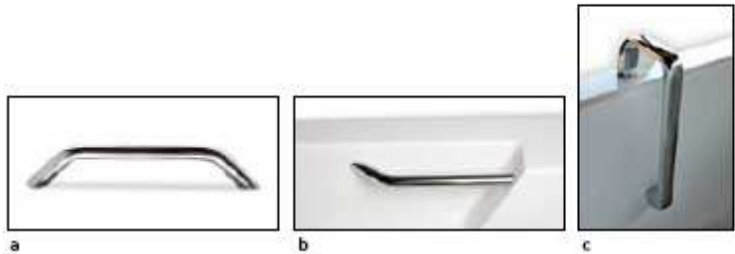

mechanical + sanitary

- a | **InLine Heater**
- b | **Waste + Overflow**
- c | **JetFresh® Whirlpool/Airbath® Cleaner**

pillows

- a | Head + Shoulder Support
- b | Head Support
- c | Full Back Pillow
- d | Suction Pillow
- e | Angle Pillow
- f | Open Back Pillow

grab bars

- a | Grab Bar: 9", 14", or 16"
- b | Madison Grab Bar
- c | Grab Rail

aprons

- a | Flat Apron (non-removable)
- b | Apron with Removable Panel
- c | Bermuda Apron with Removable Panels

aromatherapy reservoir NEW

NEW white tub surround

With our new contemporary tub surround, almost any rectangular bathtub can be a freestanding tub. Complements any interior design with its pure lines and impeccable craftsmanship. Available in sleek, glossy white. Sizes shown below.

NEW remote control

Our new, completely waterproof remote control is ergonomically shaped, lightweight, and fully submersible. The remote attaches to the side of your bathtub with strategically placed magnets for effortless access, eliminating the need for a static control pad.