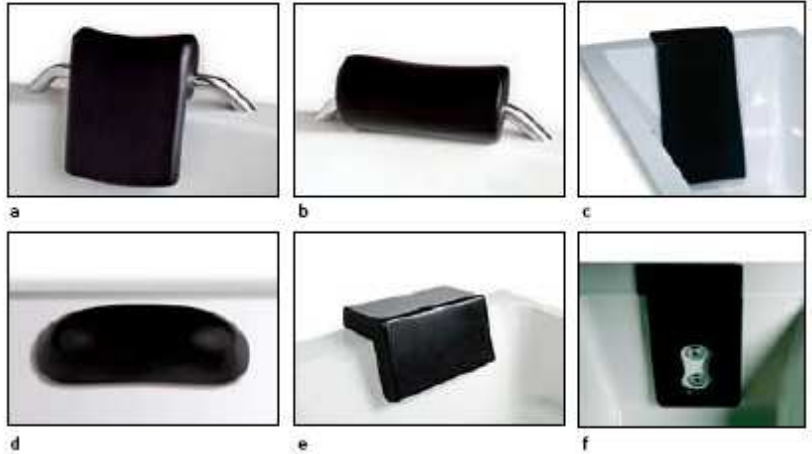

Our new mini mood lights are available across the full color spectrum, with a round stainless steel flange.

Jets

- a | Standard Jet
- b | Rotary Jet

tile flanges

- a | **Mold In Tile Flange**
Factory installed
- b | **Metal Flange**
Factory installed
- c | **Rubber Flange**
Field installed

grab bars

- a | Grab Bar: 9", 14", or 16"
- b | Madison Grab Bar
- c | Grab Rail

aprons

- a | Flat Apron (non-removable)
- b | Apron with Removable Panel
- c | Bermuda Apron with Removable Panels

aromatherapy reservoir NEW

NEW white tub surround

With our new contemporary tub surround, almost any rectangular bathtub can be a freestanding tub. Complements any interior design with its pure lines and impeccable craftsmanship. Available in sleek, glossy white. Sizes shown below.

NEW remote control

Our new, completely waterproof remote control is ergonomically shaped, lightweight, and fully submersible. The remote attaches to the side of your bathtub with strategically placed magnets for effortless access, eliminating the need for a static control pad.